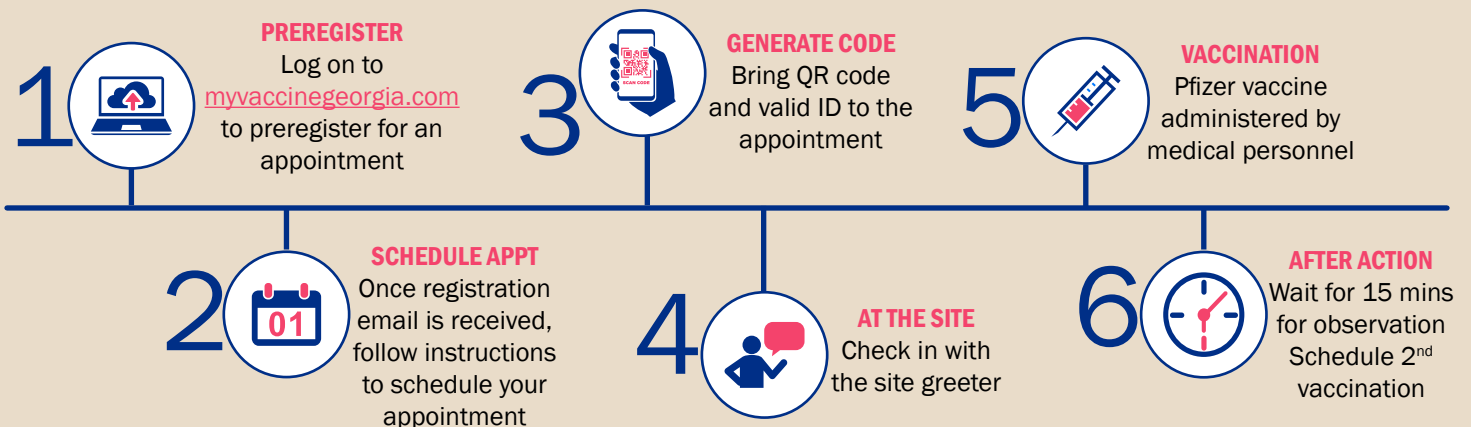

Vaccination Process

Our Partners

- Healthcare Workforce Logistics
- Delta
- DNR
- DPH
- DPS
- FEMA
- GBI
- Georgia DOD
- MLU
- Sharecare

Projected Numbers

- **1,100** Vaccines per site, per day
- **22,000** Total vaccines per week
- **100%** FEMA reimbursed