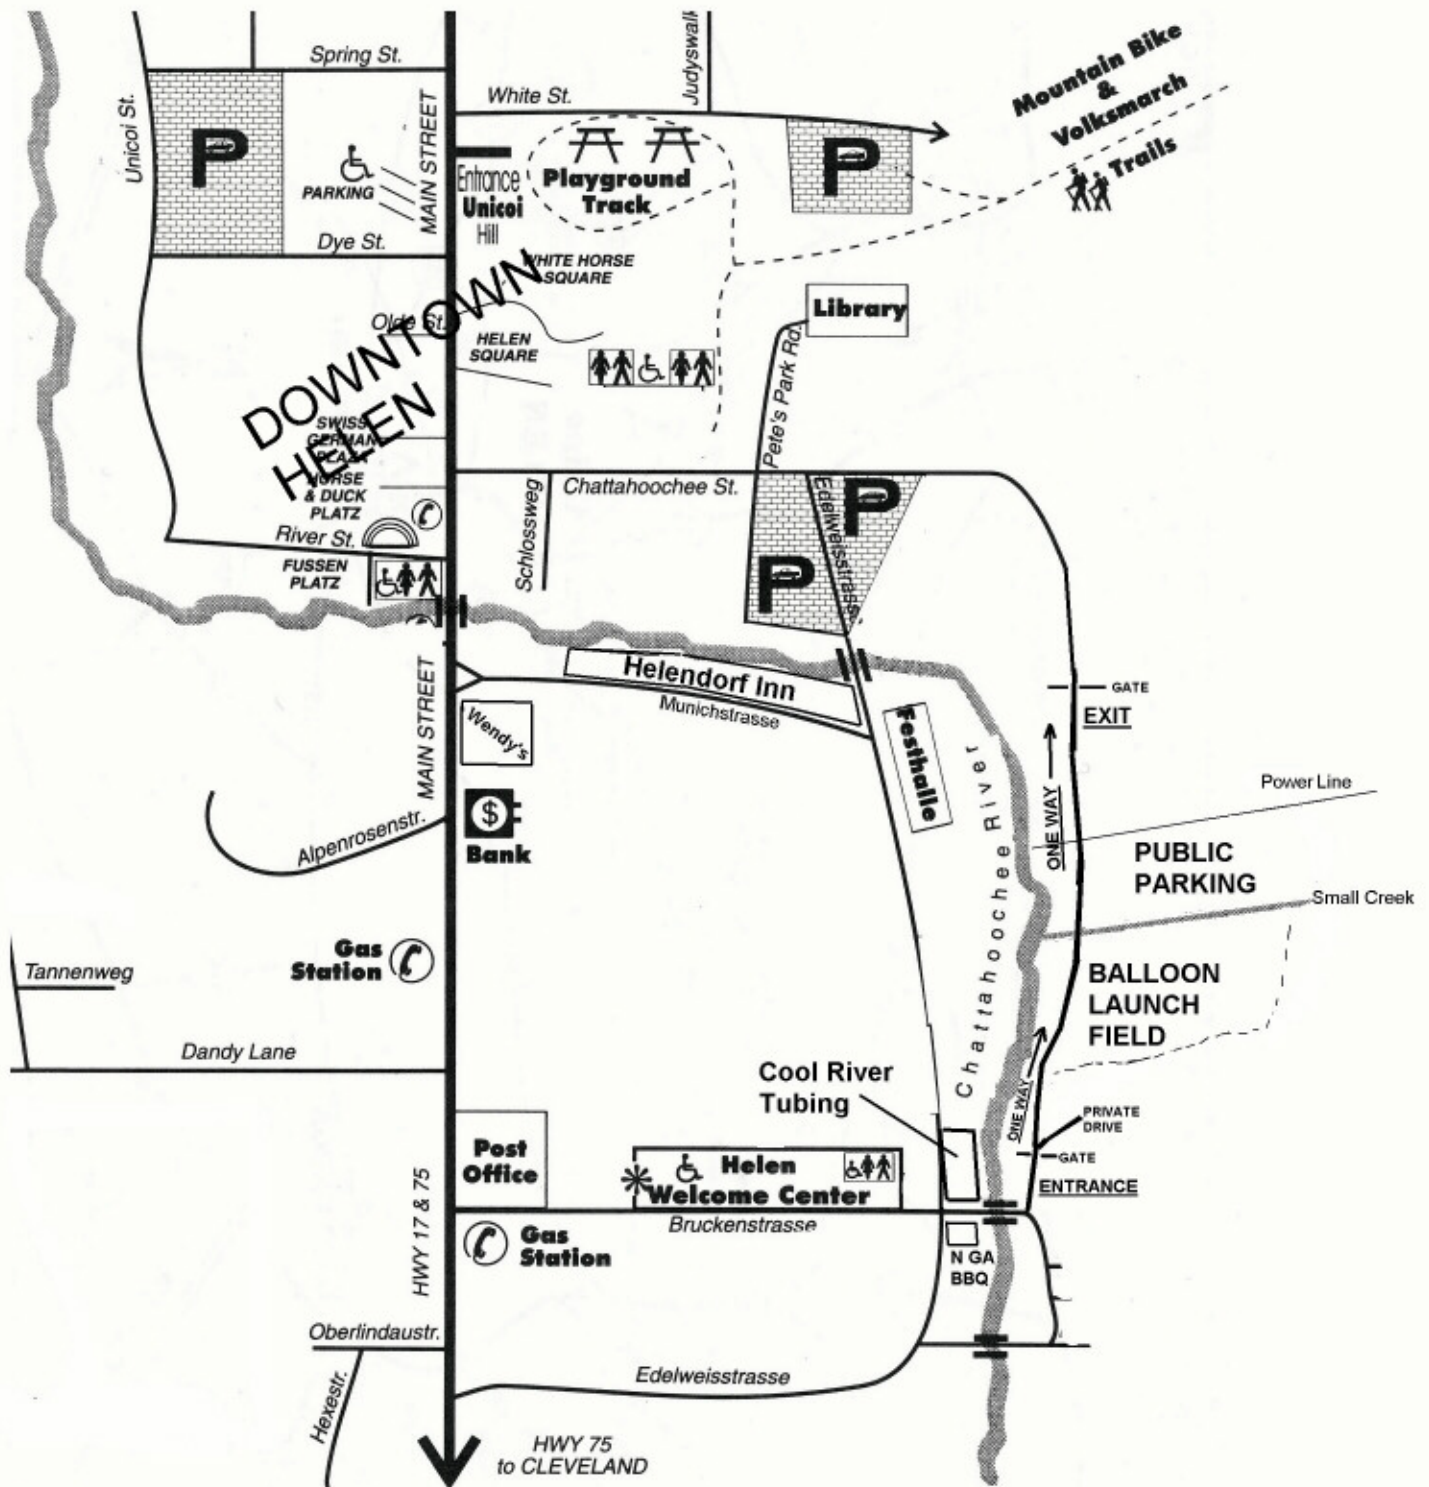

# Helen Balloon Race - Launch Field Directions

Go across Chattahoochee river at Cool River Tubing. Immediately after crossing the river turn left. Go through entrance gate. After going through gate, the road will fork. Take the fork to the left. In 100 yards you will arrive at the launch field on your right. Keep driving for PUBLIC PARKING. Public Parking is on right just past the small creek.

The road is **ONE WAY**. Please exit out of the EXIT gate.